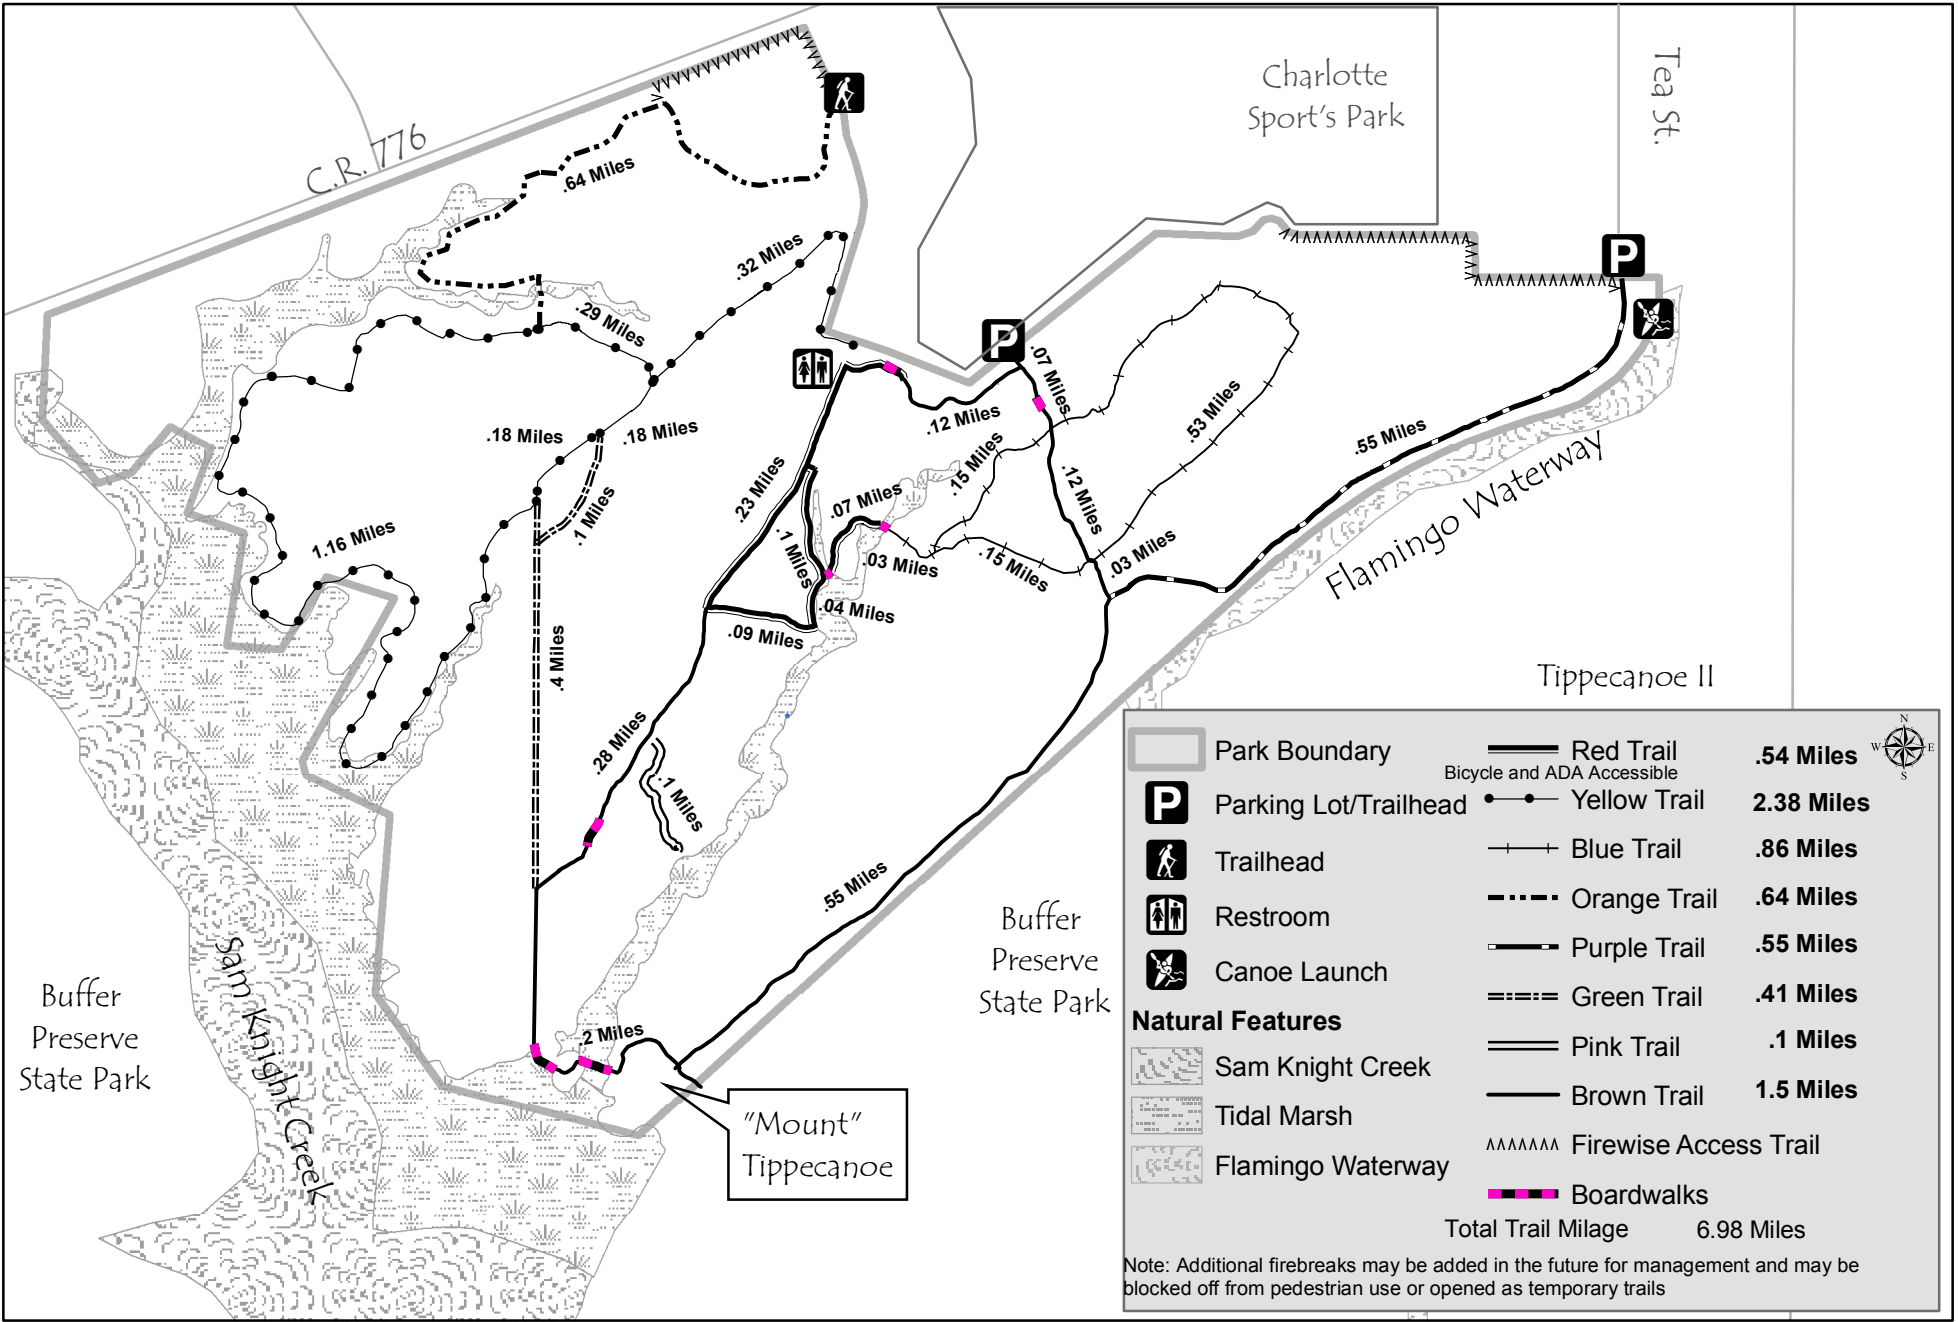

Tippecanoe Environmental Park Trail Map

Note: Additional firebreaks may be added in the future for management and may be blocked off from pedestrian use or opened as temporary trails