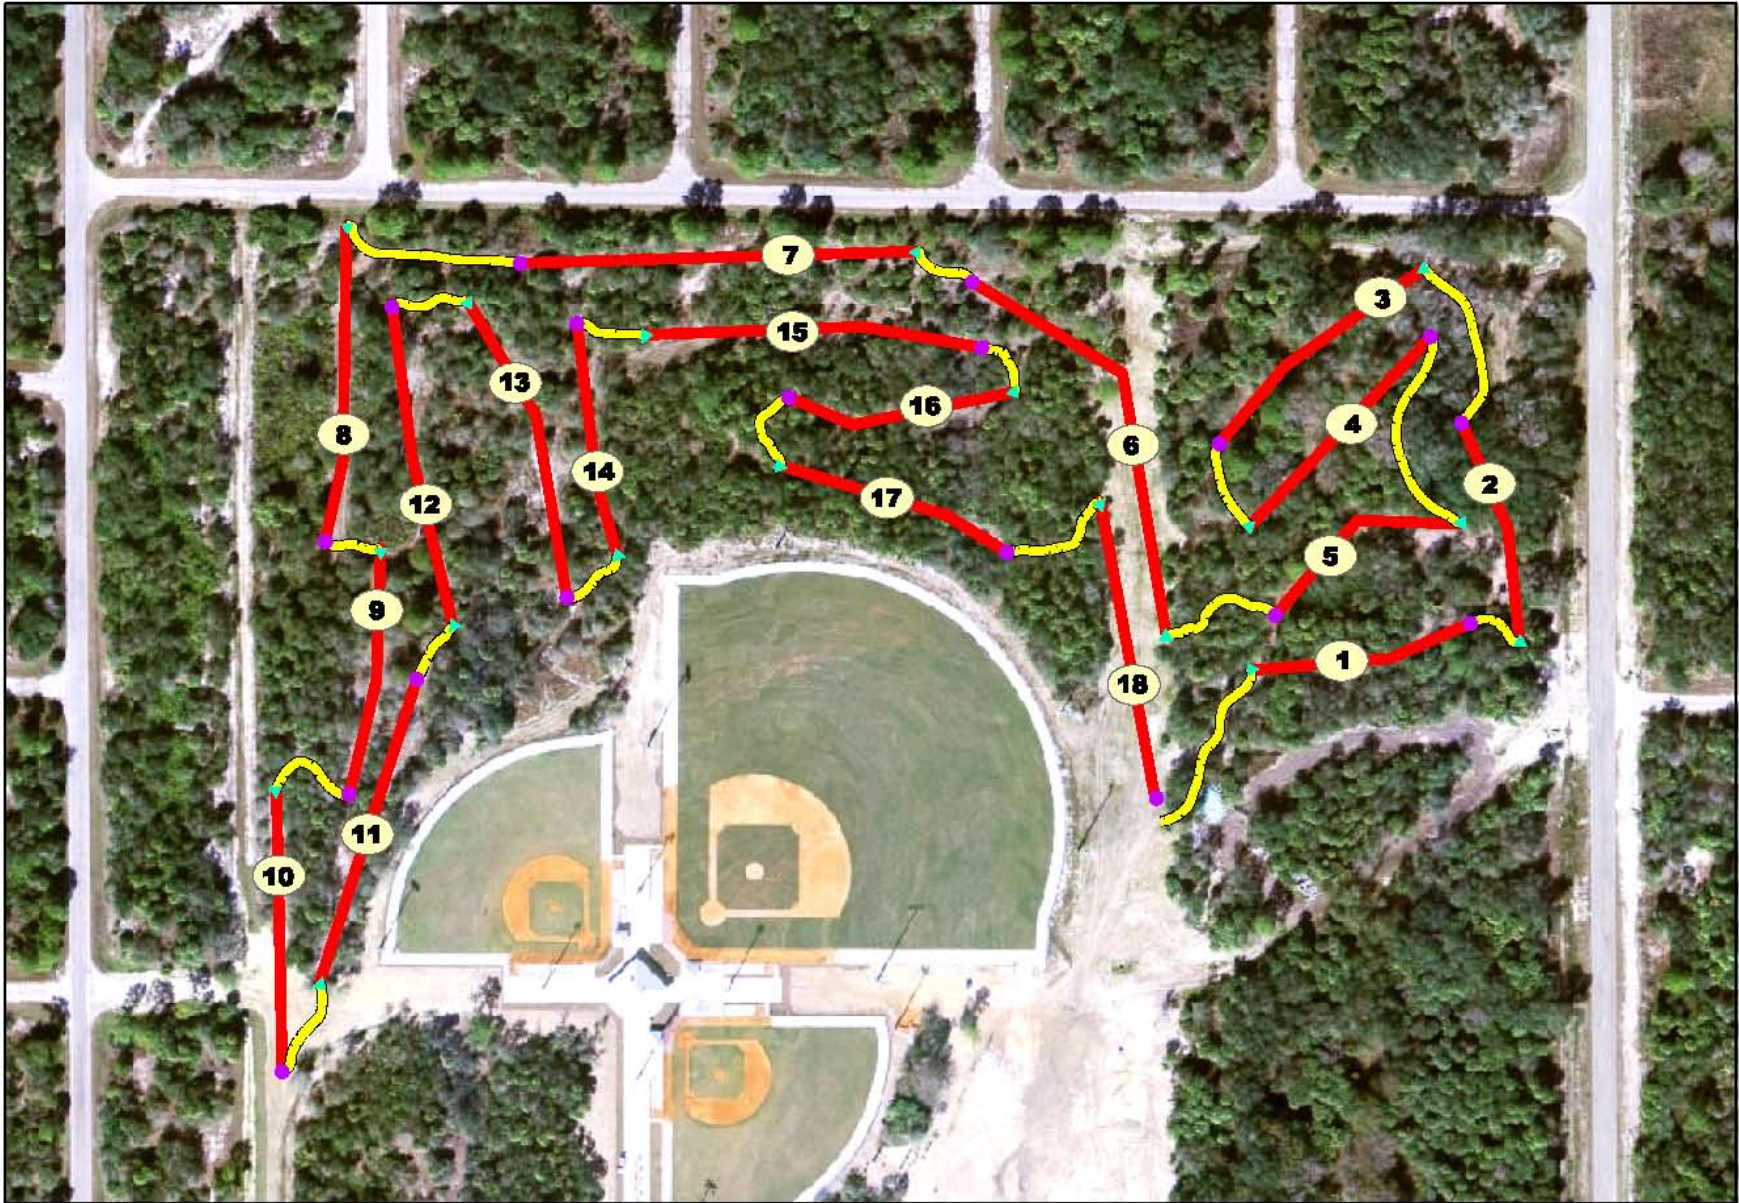

Hole Distance

Hole Number	Distance (Feet)
1	224
2	244
3	230
4	252
5	184
6	418
7	387
8	286
9	224
10	261
11	298
12	316
13	287
14	229
15	329
16	219
17	224
18	270
TOTAL LENGTH	4,882

Average Per Hole - 271.22

The "Preserve" Disc Golf Course at North Charlotte Regional Park Total Length -- 4,882'

Charlotte County Parks, Recreation and Cultural Resources